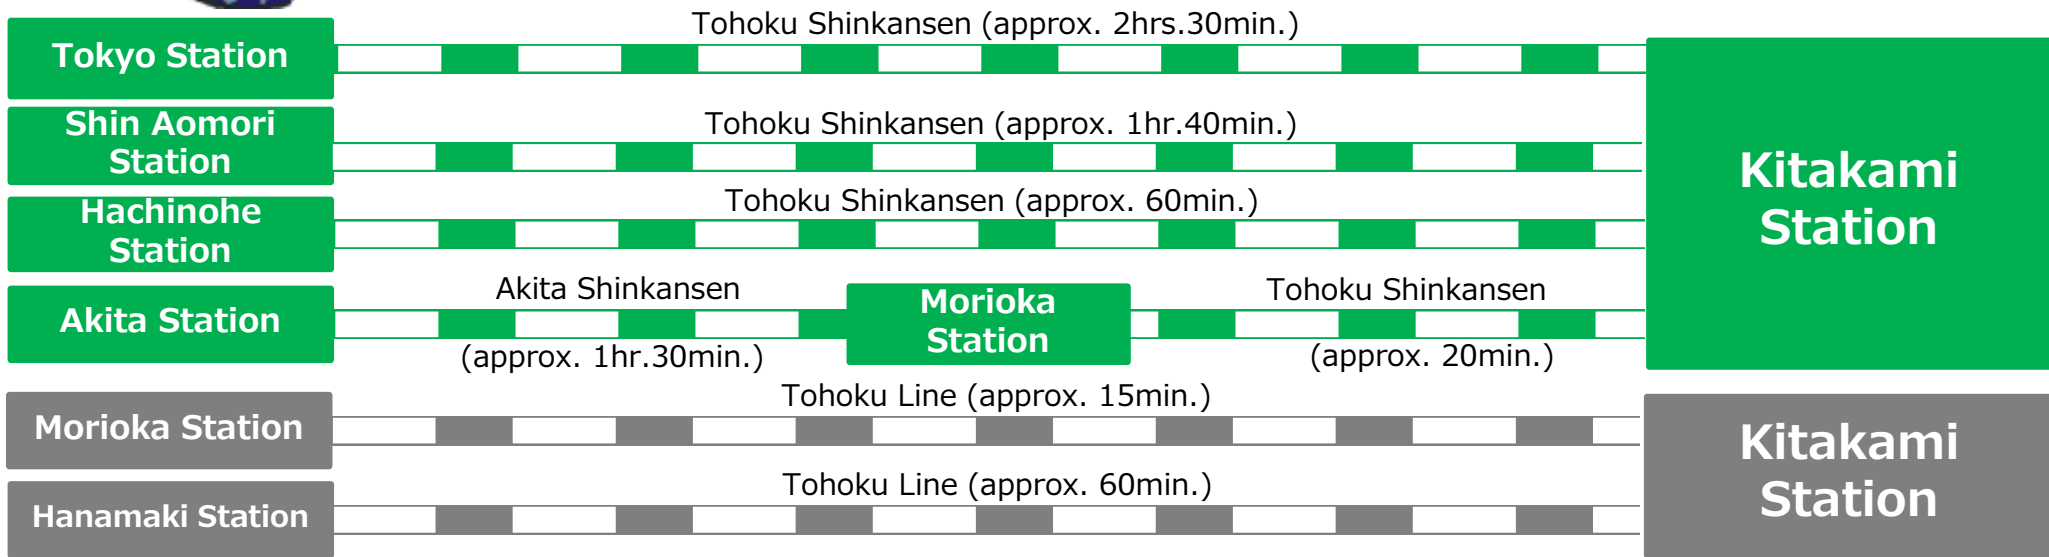

**TRAIN** \*The required time shown below is the shortest estimated time

**AIRPLANE** \*It takes about 50min. by a local bus between Iwate Hanamaki Airport and JR Kitakami station

**CAR** \*The required time shown below is the shortest estimated time