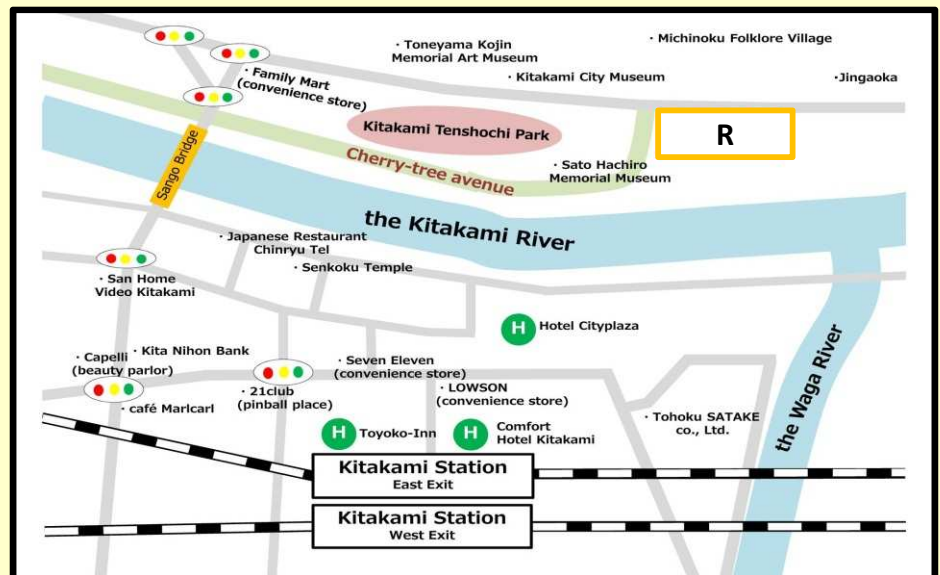

● Contacts about specialty products of Kitakami

Kitakami Sightseeing Association

Address : odenseplaza globe 1F 1-3-1
Odori Kitakami-shi Iwate 024-0061
Tel : 0197-65-0300
E-mail : ksa@kitakami.ne.jp
HP : <http://www.kitakamicity.net/>

Kitakami Information Desk

Address : 1-1-2 Odori Kitakami-shi Iwate 024-0061
Tel : 0197-64-5211
E-mail : odense@aw.wakwak.com