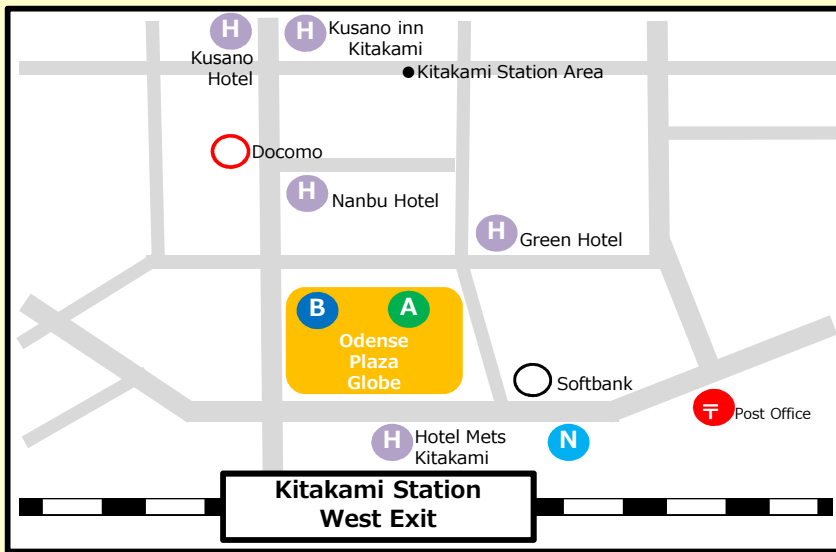

Kitakami Station Area

Kitakami Bureau

Kitakami Bureau is located on the 1st floor of Odenseplaza Globe where is only 2 min. away on foot from the west exit of Kitakami station. They sell local sweets, folk crafts, handiworks, marine products and processed food.

● 1st Floor Map of Odenseplaza Globe

Kitakami Sightseeing Products Shop Access

Access is located on the 1st floor of Odenseplaza Globe where is only 2min. away on foot from the west exit of Kitakami station. They sell a wide range of goods such as local agricultural products, sweets, handicrafts and so on.

Address : odenseplaza globe 1F 1-3-1 Odori
Kitakami-shi Iwate 024-0061
Tel : 0197-61-3075
Hours : 9:00~20:00
Closed : Opens 7 days a week

● Refer to the **A** on the map for shopping.

Nanbuya

Nanbuya is located in only 1 min on foot away and the nearest souvenir shop from the west exit of Kitakami station. They sell not only Kitakami's folk handicrafts but also souvenirs of Iwate.

Address : 1-2-12 Odori Kitakami-shi Iwate
024-0061
Tel : 0197-63-3513
Hours : 10:30~17:00
Closed : irregular

● Refer to the **N** on the map for shopping.

Tenshochi Area

Tenshochi Rest House

Tenshochi Rest House by Kitakami Tenshochi Park, the rich nature and historical place, is located in about 12 min by bus from the west exit of Kitakami station. They aim to become a regional company which can contribute to the community. Their popular menus are pound steamed rice with a mallet and hand-made buckwheat noodles.