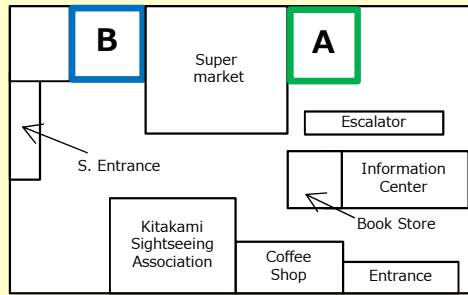

Kitakami Station Area

Kitakami Bureau

Kitakami Bureau is located on the 1st floor of Odenseplaza Globe where is only 2 min. away on foot from the west exit of Kitakami station. They sell local sweets, folk crafts, handiworks, marine products and processed food.

● 1st Floor Map of Odenseplaza Globe

Kitakami Sightseeing Products Shop Access

Access is located on the 1st floor of Odenseplaza Globe where is only 2min. away on foot from the west exit of Kitakami station. They sell a wide range of goods such as local agricultural products, sweets, handicrafts and so on.